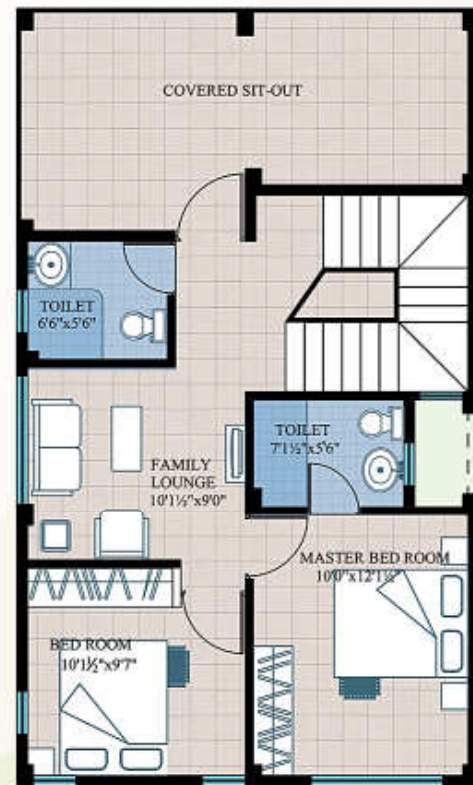

Nilgiri Estate

Rampally
Near Pocharam, Hyderabad

Type BB2 (Duplex)

AREA STATEMENT

Ground Floor Built-up Area	780 sft.
First Floor Built-up Area	780 sft.
Headroom Area	135 sft.
Total Area	1695 sft.