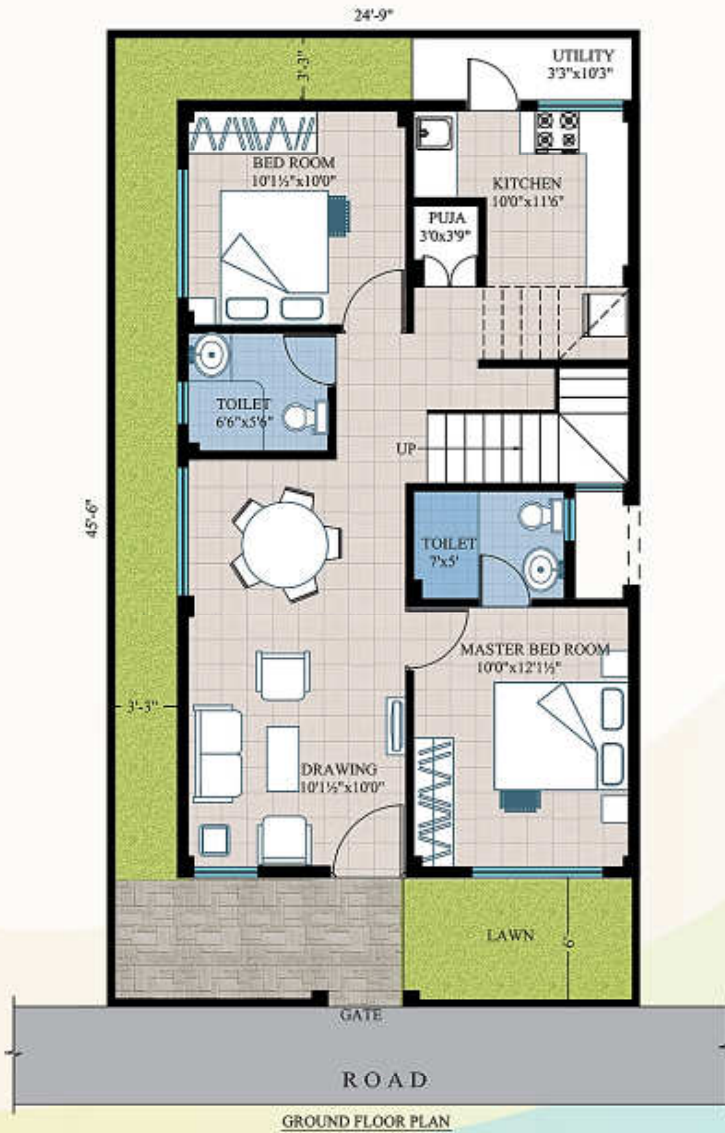

Nilgiri Estate

Rampally
Near Pocharam, Hyderabad

Type BB2 (Duplex)

AREA STATEMENT

Ground Floor Built-up Area	780 sft.
First Floor Built-up Area	780 sft.
Headroom Area	135 sft.
Total Area	1695 sft.