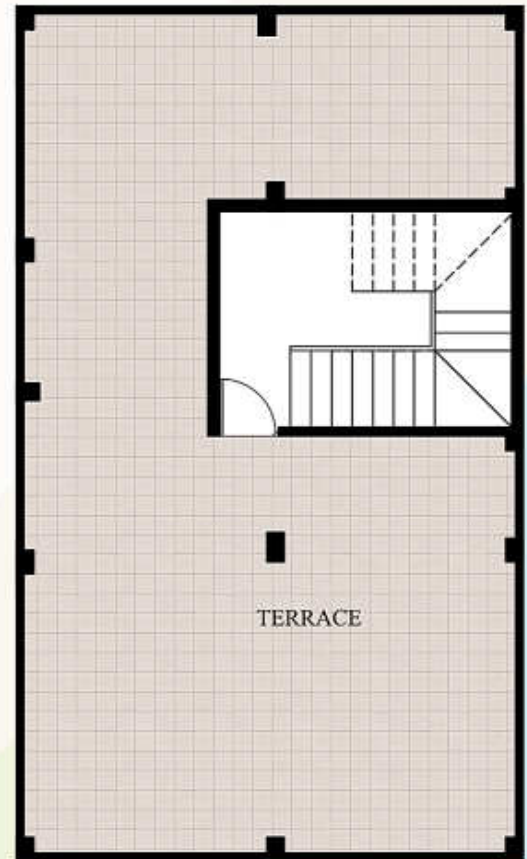

Nilgiri Estate

Rampally
Near Pocharam, Hyderabad

Type BB2 (Single)

AREA STATEMENT

Built up Area	780 sft.
Headroom Area	135 sft.
Total Area	915 sft.