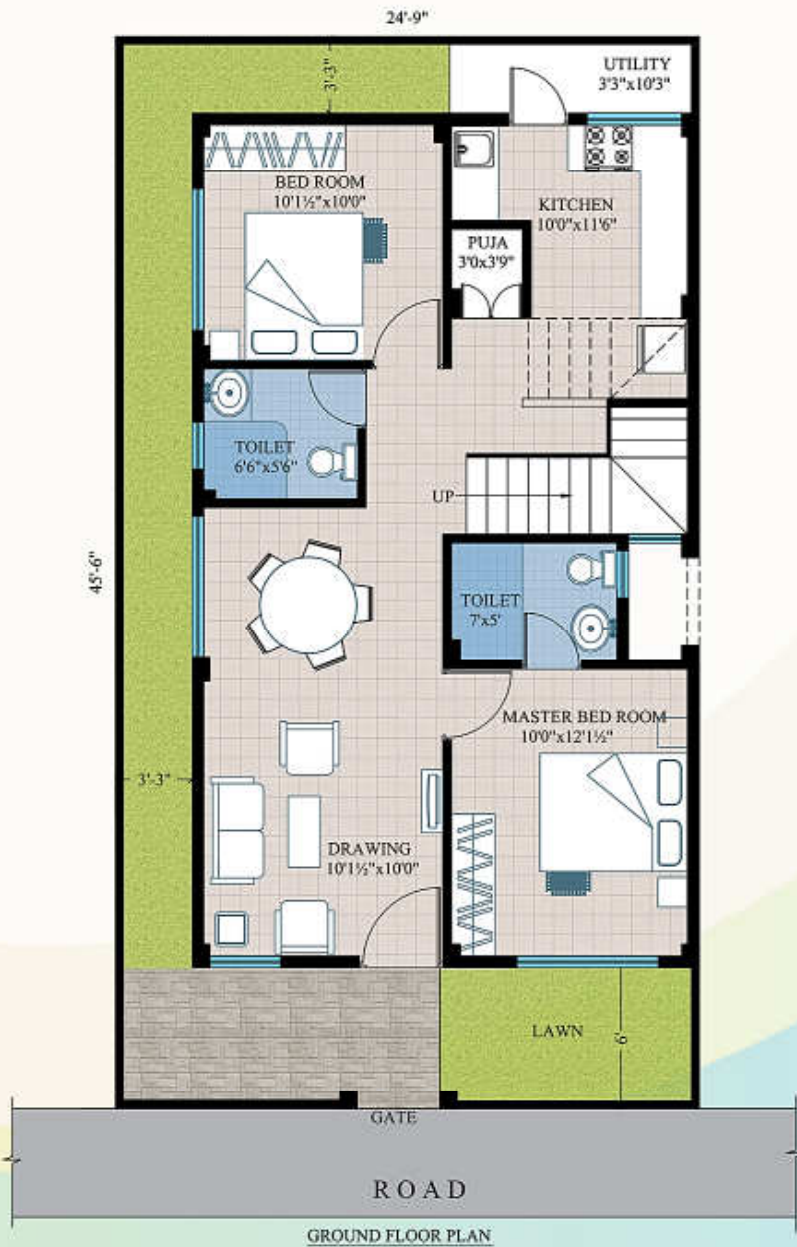

Nilgiri Estate

Rampally
Near Pocharam, Hyderabad

Type BB2 (Single)

AREA STATEMENT

Built up Area	780 sft.
Headroom Area	135 sft.
Total Area	915 sft.