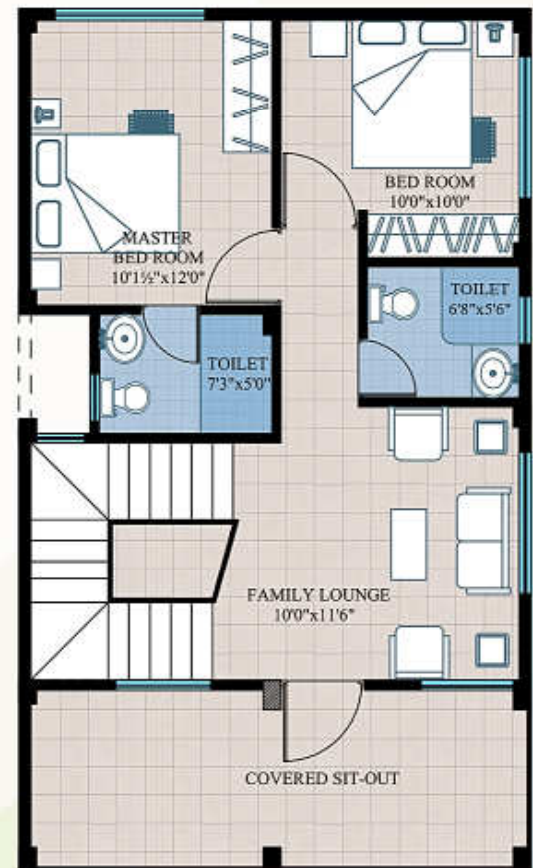

Nilgiri Estate

Rampally
Near Pocharam, Hyderabad

Type BB1 (Duplex)

AREA STATEMENT	
Ground Floor Built-up Area	780 sft.
First Floor Built-up Area	780 sft.
Headroom Area	135 sft.
Total Area	1695 sft.