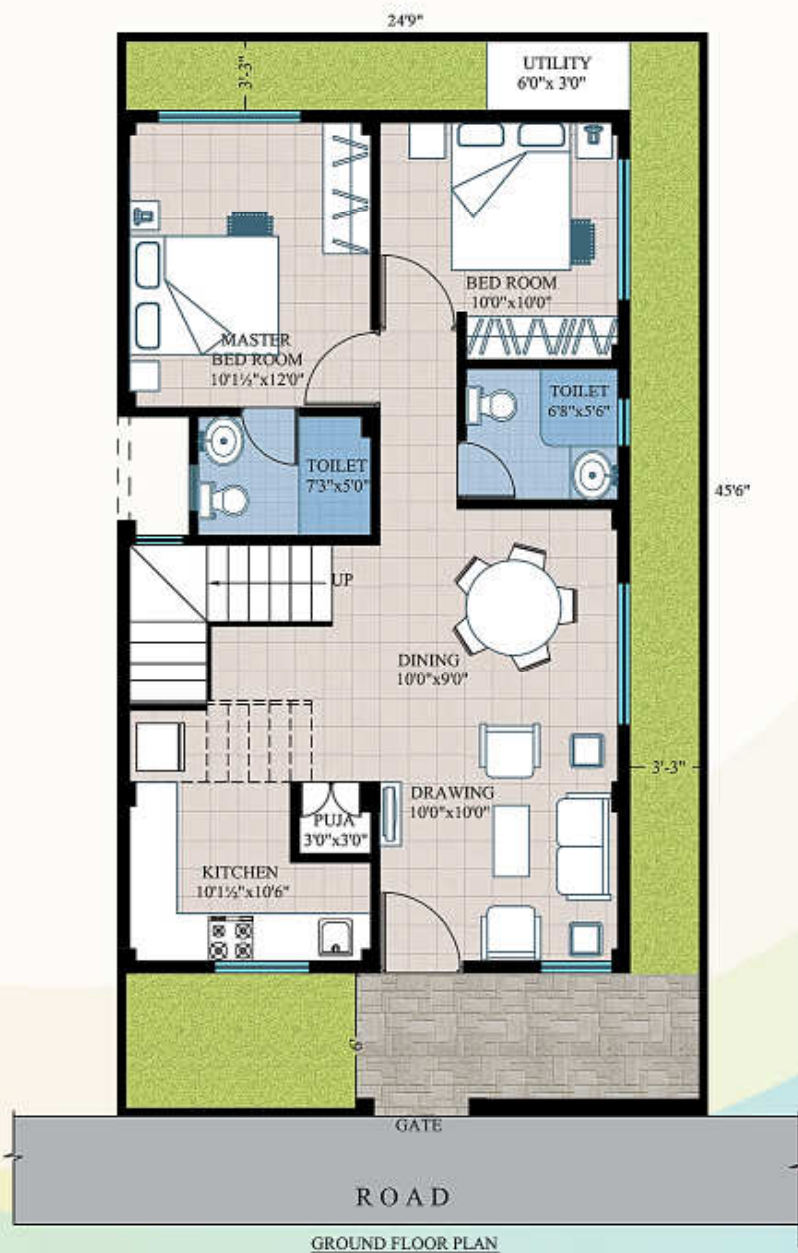

Nilgiri Estate

Rampally
Near Pocharam, Hyderabad

Type BB1 (Duplex)

AREA STATEMENT	
Ground Floor Built-up Area	780 sft.
First Floor Built-up Area	780 sft.
Headroom Area	135 sft.
Total Area	1695 sft.