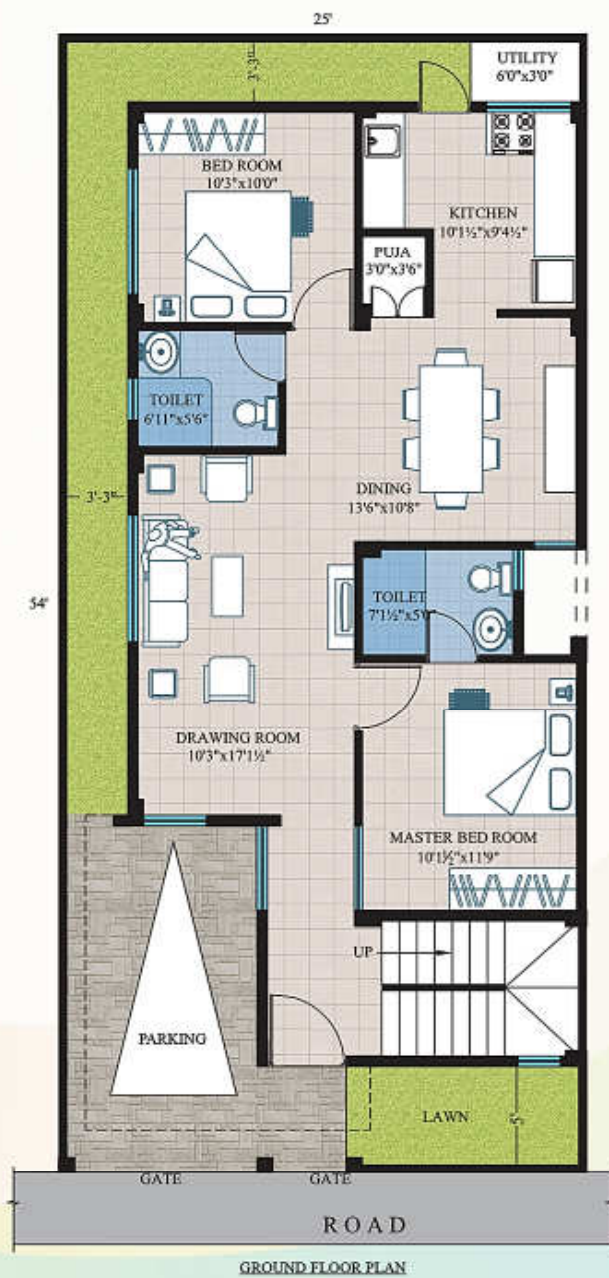

## Type AA2 (Duplex)

AREA STATEMENT	
Ground Floor Built-up Area	925 sft.
First Floor Built-up Area	995 sft.
Portico Area	135 sft.
Headroom Area	115 sft.
Total Area	2,170 sft.