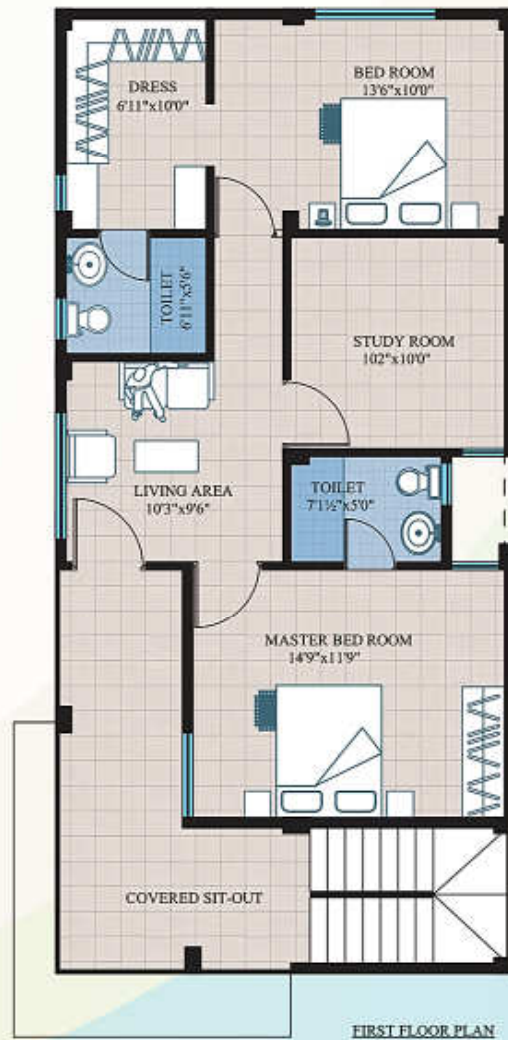

## Type AA2 (Duplex)

AREA STATEMENT	
Ground Floor Built-up Area	925 sft.
First Floor Built-up Area	995 sft.
Portico Area	135 sft.
Headroom Area	115 sft.
Total Area	2,170 sft.