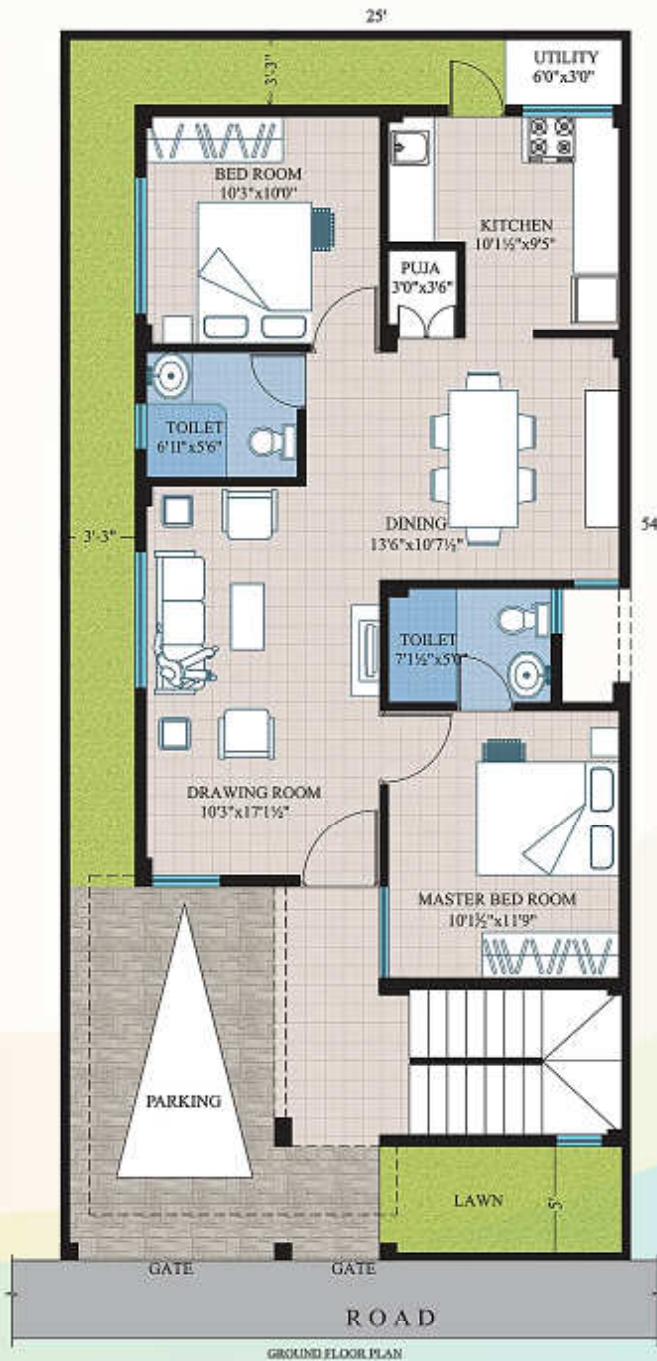

### Type AA2(Single)

#### AREA STATEMENT

Built-up Area	925 sft.
Portico Area	135 sft.
Headroom Area	115 sft.
<b>Total Area</b>	<b>1,175 sft.</b>