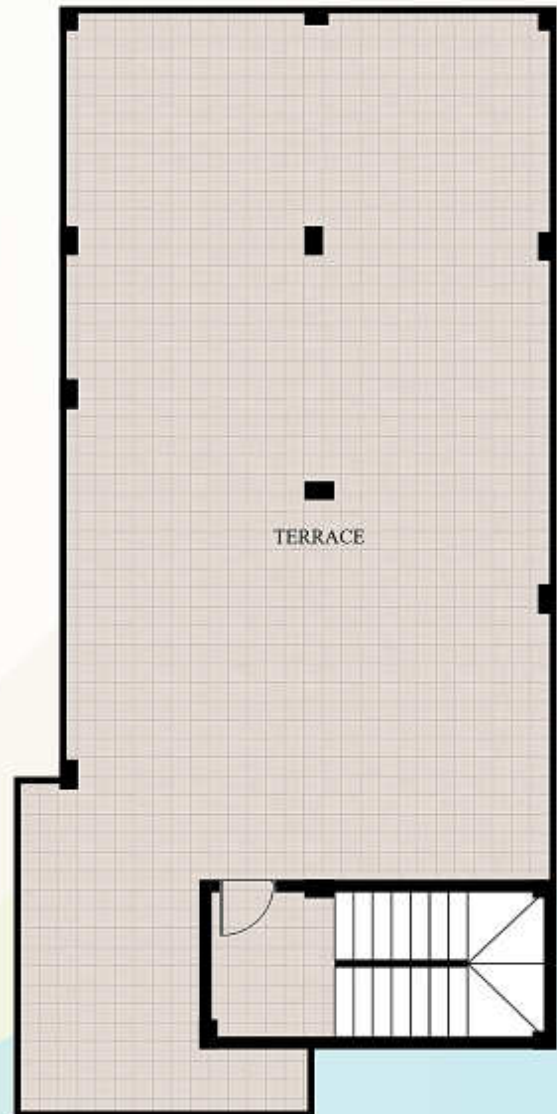

### Type AA2(Single)

#### AREA STATEMENT

Built-up Area	925 sft.
Portico Area	135 sft.
Headroom Area	115 sft.
<b>Total Area</b>	<b>1,175 sft.</b>