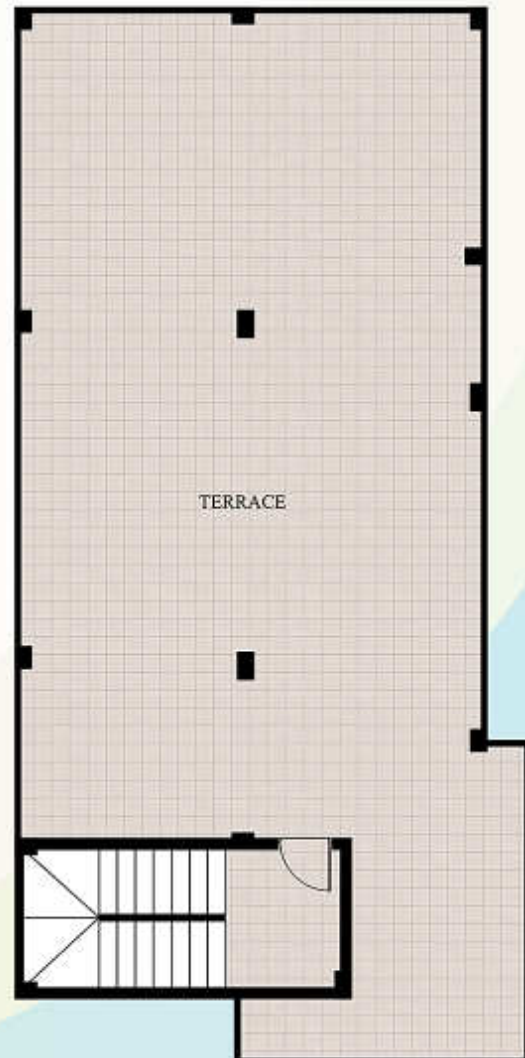

Nilgiri Estate

Rampally
Near Pocharam, Hyderabad

Type AA1 (Single)

25'

AREA STATEMENT

Built-up Area	925 sft.
Portico Area	135 sft.
Headroom Area	115 sft.
Total Area	1,175 sft.