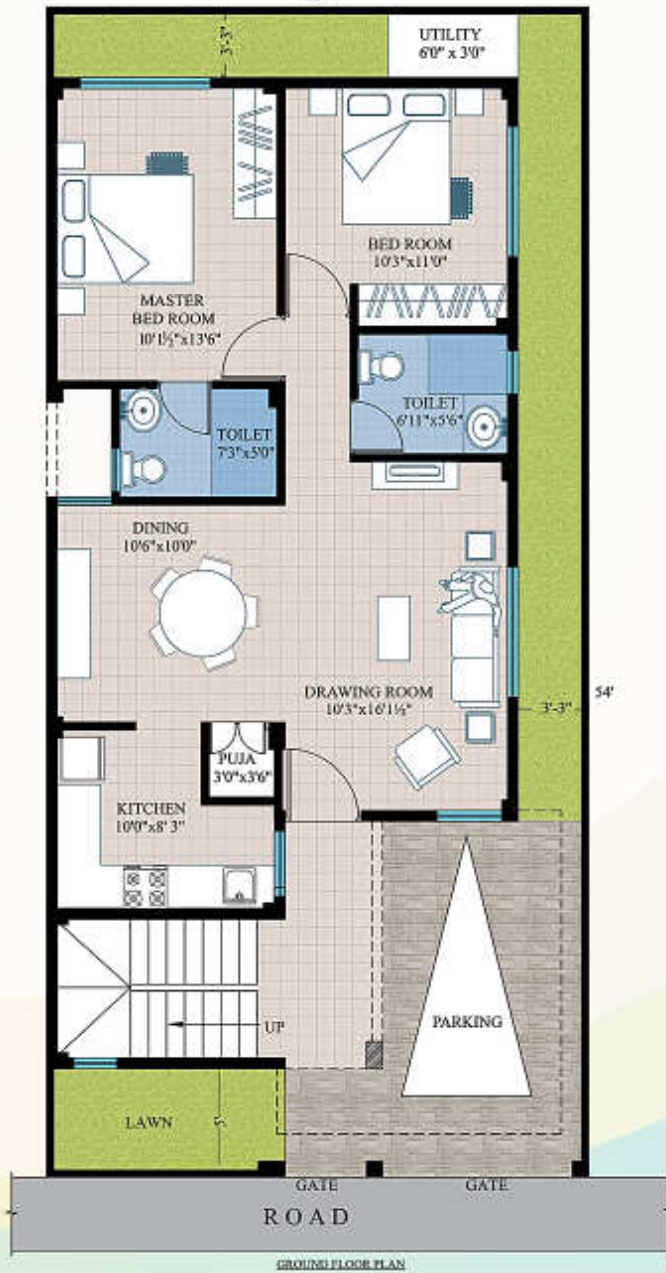

Nilgiri Estate

Rampally
Near Pocharam, Hyderabad

Type AA1 (Single)

25'

AREA STATEMENT

Built-up Area	925 sft.
Portico Area	135 sft.
Headroom Area	115 sft.
Total Area	1,175 sft.