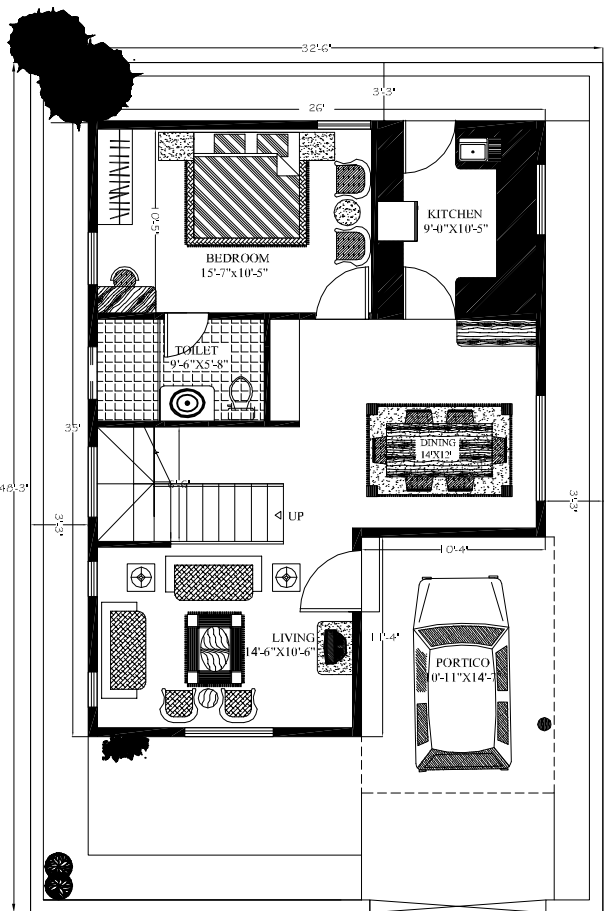

Description		Direction	
EAST FACING PLOT PRESENTATION PLAN			
Owners & Developers :		Date :	
Mehta & Modi Homes		10.12.2007	
Project Name & Phase :		Prepared By :	
Silver oak Bunglows, Phase III		M.Naveen	
		Approved By :	
		Soham Modi	
		Scale :	
		N.T.S	
		Promoted by	
		Modi Properties & Investments Pvt. Ltd.	
		Phone: +91 -40-66335551	

FIRST FLOOR PLAN

AREA OF GROUND FLOOR = 793 SFT
AREA OF FIRST FLOOR = 637 SFT

1430 SFT